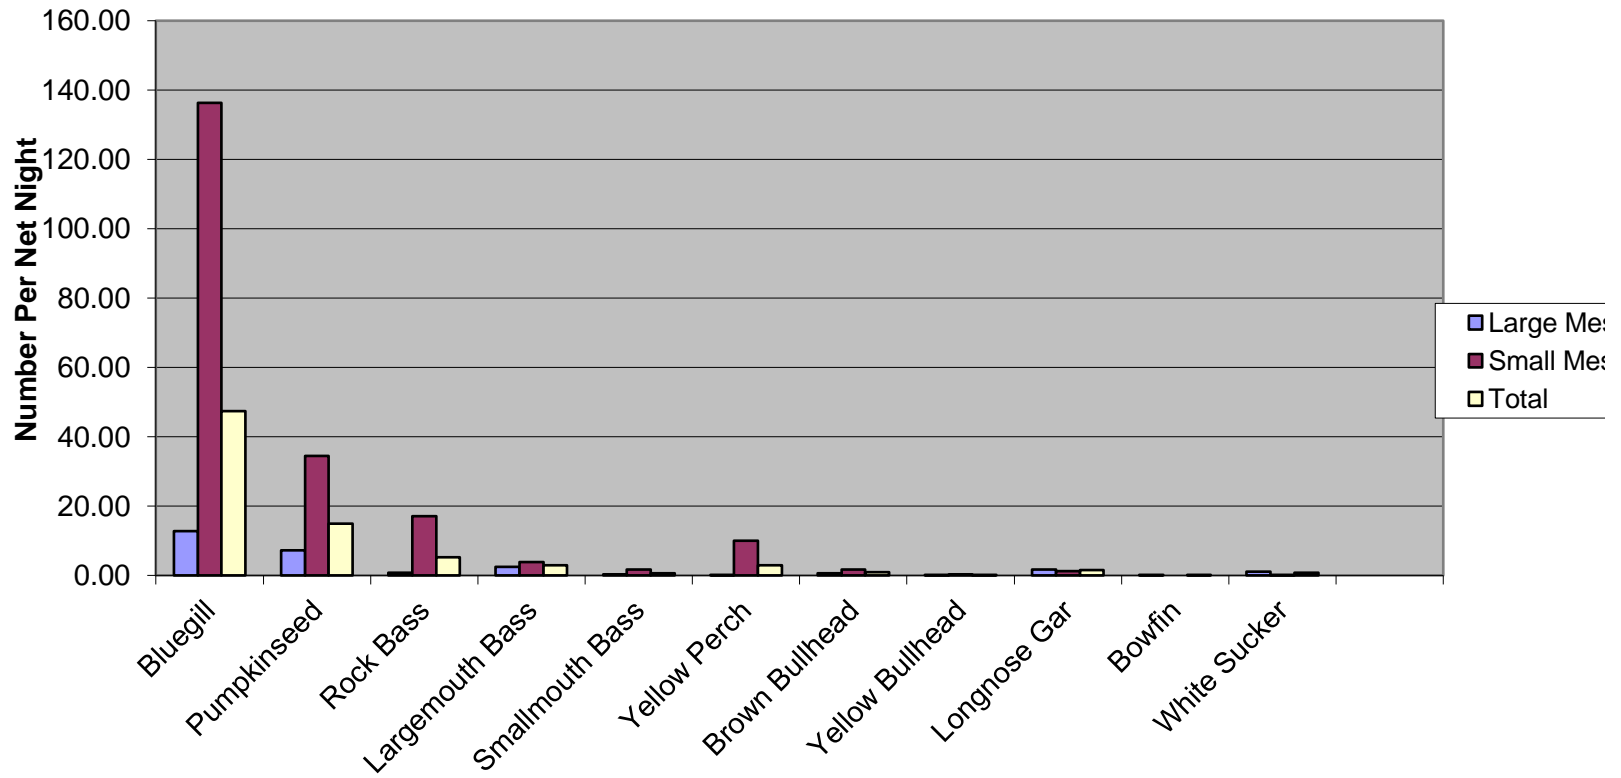

*Metric calculated using largemesh fyke net catches only.

**Metric calculated by numerical abundance rather than weight; largemesh fyke net only.

Other Species Observed:

Bluntnose Minnow	1
Golden Shiner	1
Snapping Turtle	11
Painted turtle	33
Map turtle	1

L-A = Legal or Acceptable size gamefish:

	inches
Bluegill / Pumpkinseed / Rock B	>6
Yellow Perch	>7
Bullhead	>7
Bass	>14
Bowfin	>20

Average Catch Per Effort (CPE) for Nets Fished in Little Platte Lake, Benzie County