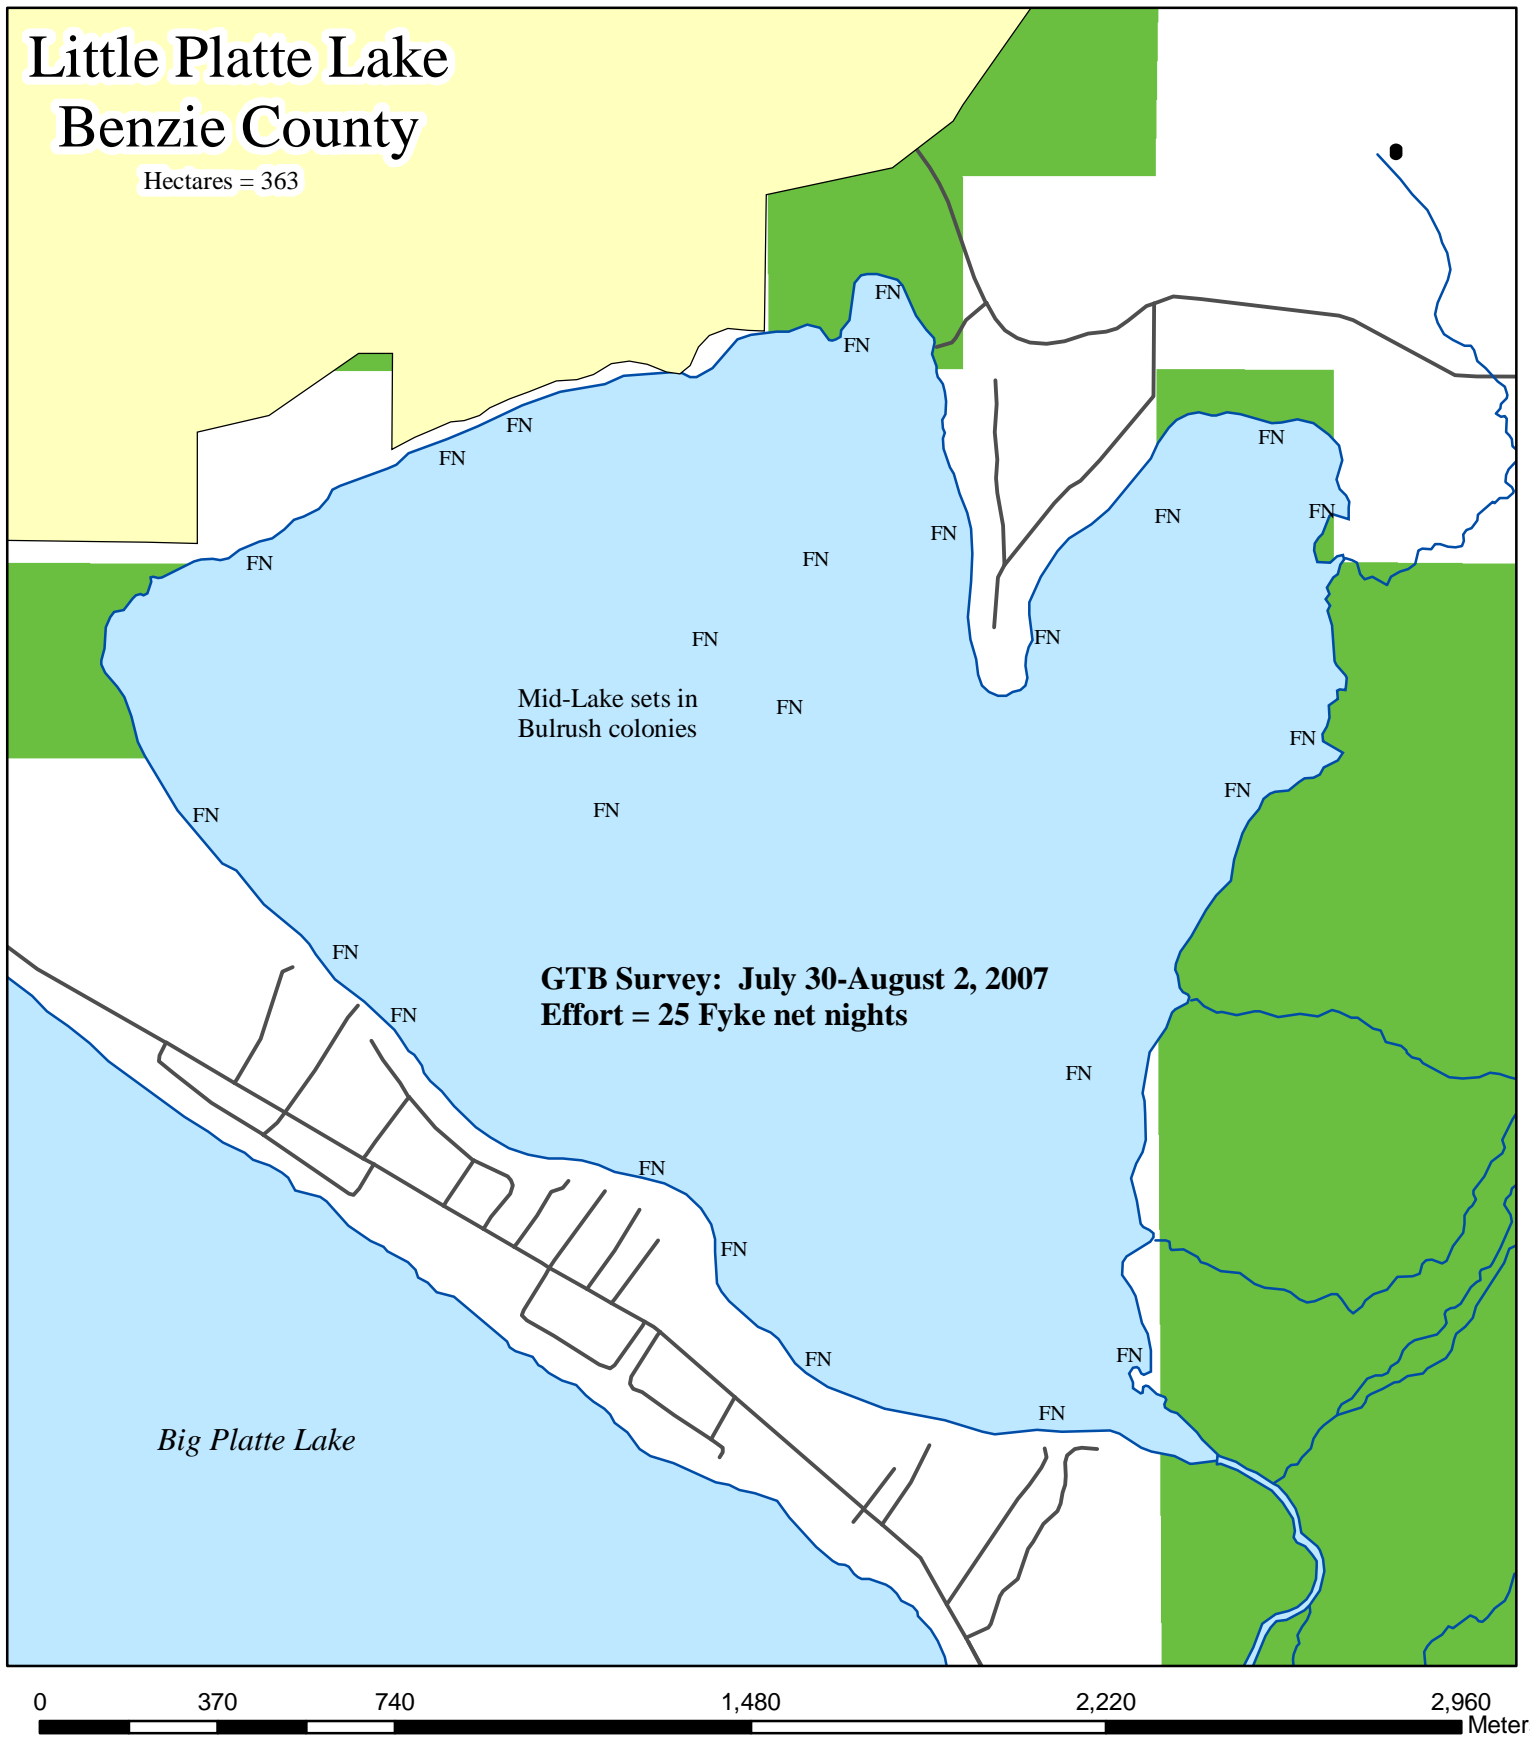

CPE Nets

Large Mesh Fyke Small Mesh Fyke Total

% Greater than
8 inches

10%

3.5

Bluegill	12.83	136.29	47.40
Pumpkinseed	7.28	34.57	14.92
Rock Bass	0.78	17.14	5.36
Largemouth Bass	2.56	3.86	2.92
Smallmouth Bass	0.39	1.71	0.76
Yellow Perch	0.11	10.14	2.92
Brown Bullhead	0.72	1.71	1.00
Yellow Bullhead	0.06	0.43	0.16
Longnose Gar	1.83	1.29	1.68
Bowfin	0.28	0.00	0.20
White Sucker	1.11	0.14	0.84

sh Fyke
sh Fyke

Little Platte Lake Benzie County

Hectares = 363

Streams

Roads

State Land

SLBE Boundary

Map Data Source: State of Michigan
 Map Prepared By: Grand Traverse Band
 Ottawa/Chippewa
 Map Projection: Michigan GeoReference
 May, 2004