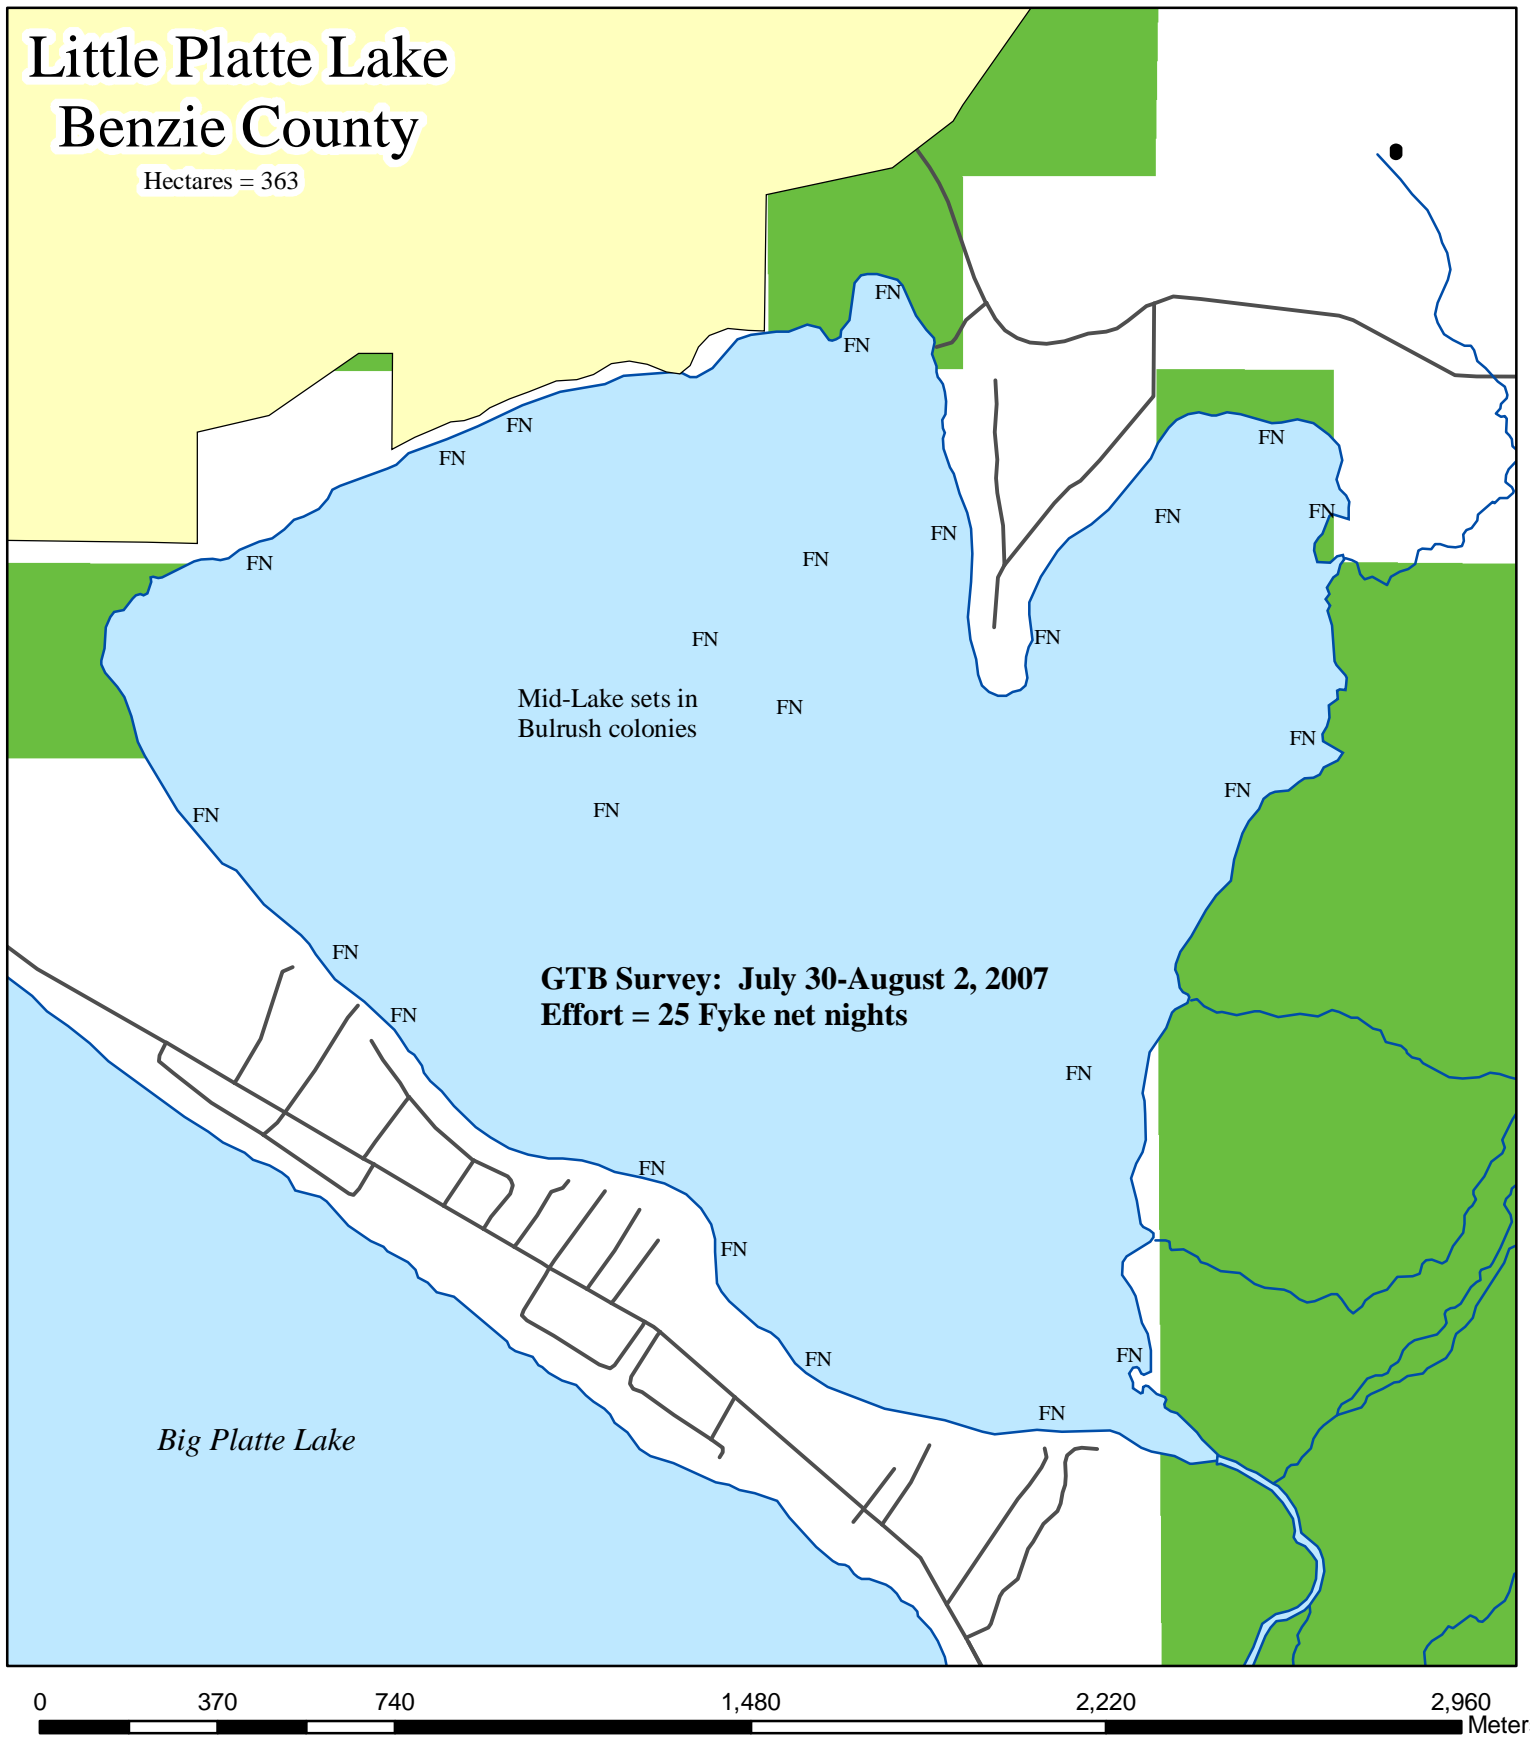

Little Platte Lake Benzie County

Hectares = 363

GTB Survey: July 30-August 2, 2007
Effort = 25 Fyke net nights

Big Platte Lake

Streams

Roads

State Land

SLBE Boundary

Map Data Source: State of Michigan
Map Prepared By: Grand Traverse Band
Ottawa/Chippewa
Map Projection: Michigan GeoReference
May, 2004

FN = Fykenet

Figure 21. Little Platte Lake Survey Summary.