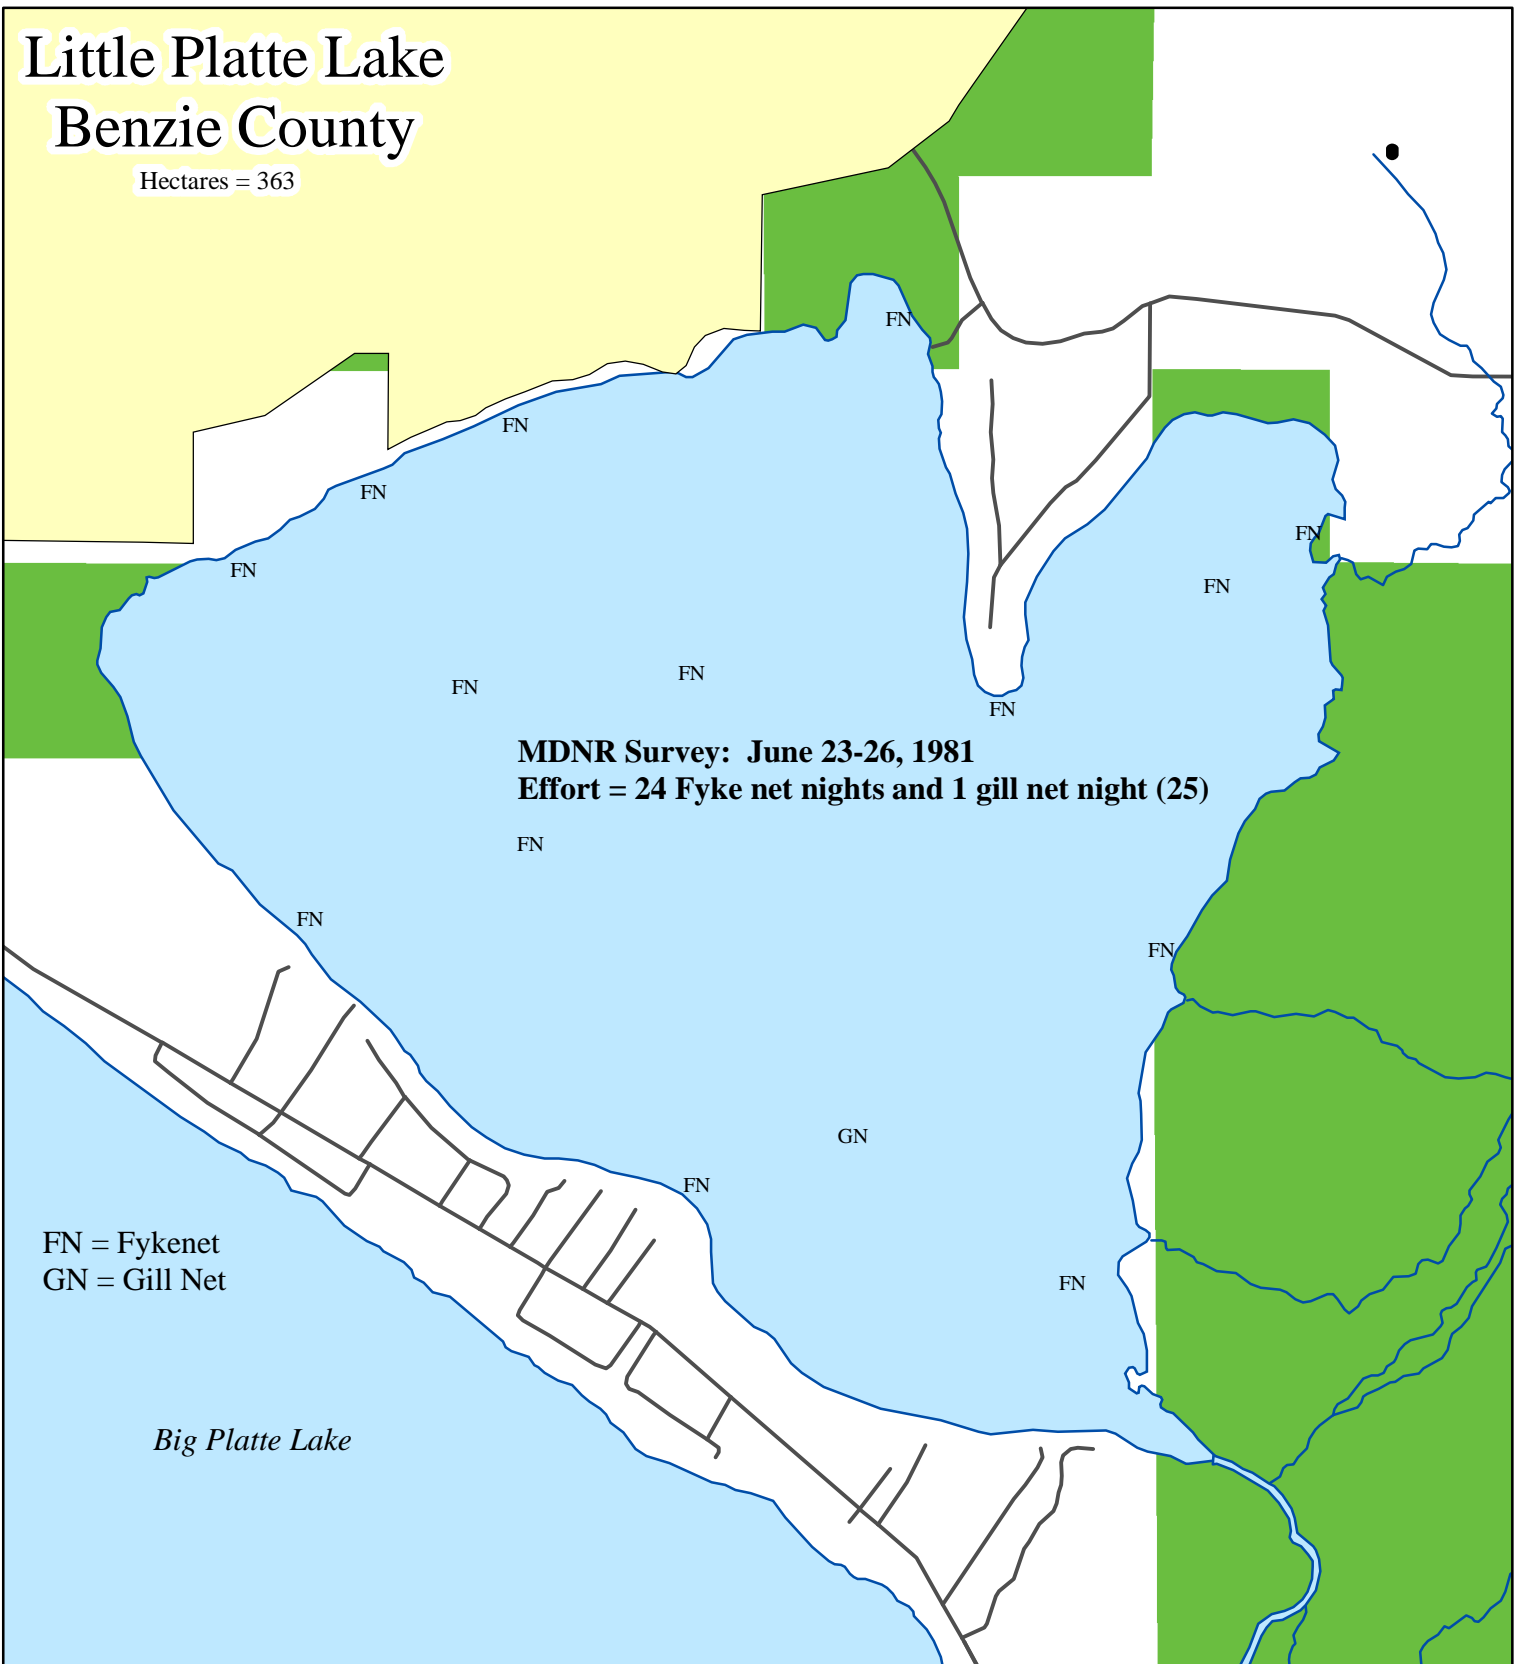

Little Platte Lake Benzie County

Hectares = 363

FN = Fykenet
GN = Gill Net

Big Platte Lake

- Roads
- State Land
- SLBE Boundary

Map Data Source: State of Michigan
Map Prepared By: Grand Traverse Band
Ottawa/Chippewa
Map Projection: Michigan GeoReference
May, 2004

Figure 21. Little Platte Lake Survey Summary.